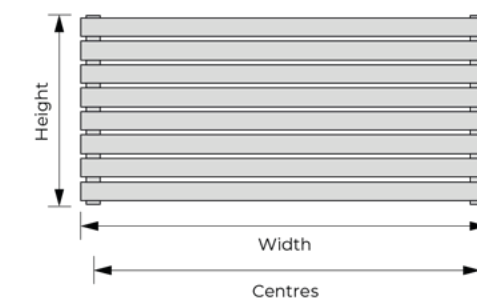

Wall to front face
87mm

Tapping
from wall
47mm

Single

Wall to front face
130-140mm

Tapping
from wall
90-100mm

Double

See page 58 for
Colour options