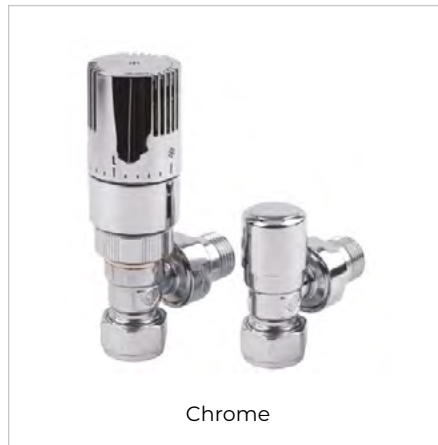

Code	List Price	
	Ex VAT	Inc VAT
VLVFIN-APTRV	£94.00	£112.80