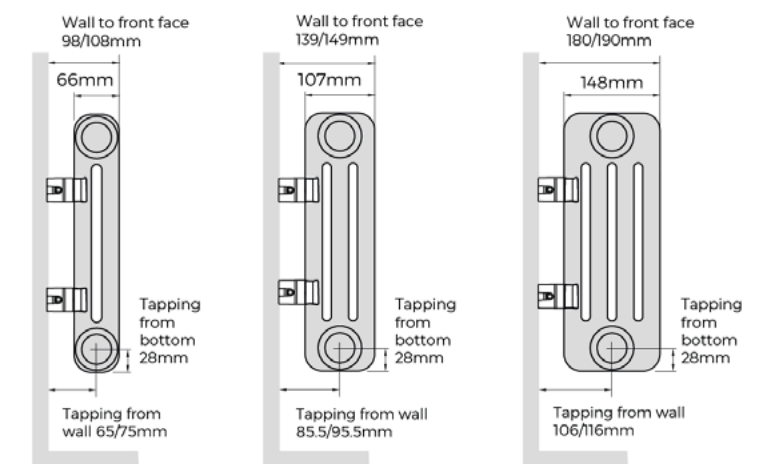

2 column

3 column

4 column