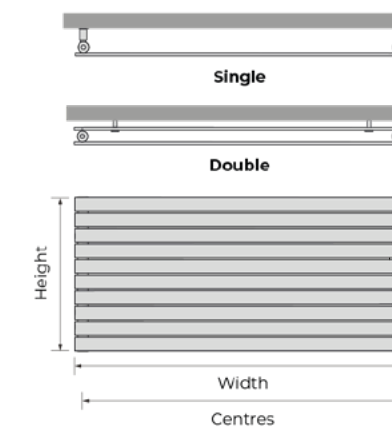

See page 58 for
Colour options