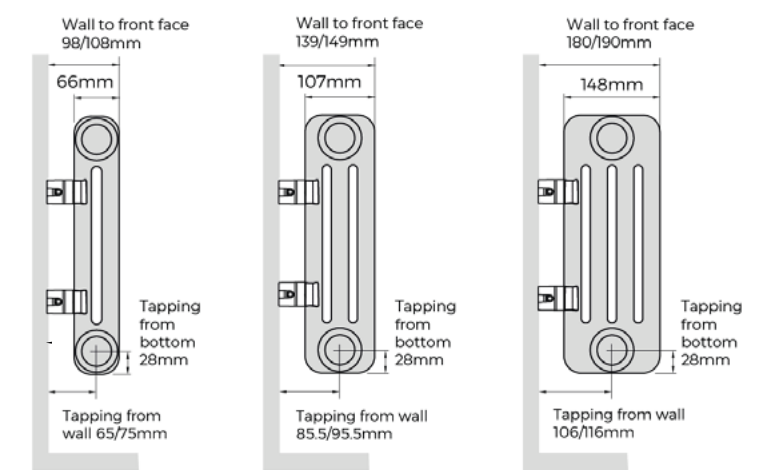

2 column

3 column

4 column