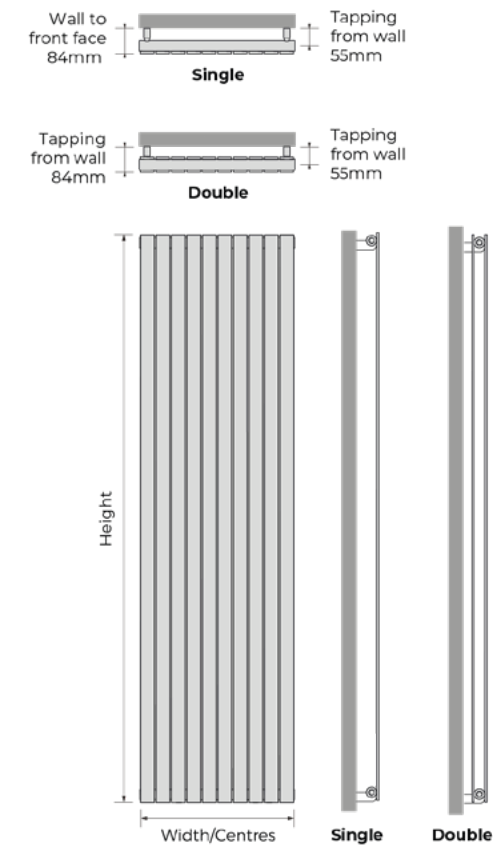

Tubes	Code	Finish	List Price		Height mm	Width mm	Output $\Delta T 50^{\circ}C$		Dry Weight kg	Water Content litres
			Ex VAT	Inc VAT			watts	Btu		
Single										
5	NPRVWH-S-1828	White	£267.00	£320.40	1800	280	570	1945	10.39	3.82
8	NPRVWH-S-1844	White	£373.00	£447.60	1800	448	912	3112	16.62	6.10
10	NPRVWH-S-1856	White	£444.00	£532.80	1800	560	1140	3890	20.77	7.63
5	NPRVAN-S-1828	Anthracite	£334.00	£400.80	1800	280	570	1945	10.39	3.82
8	NPRVAN-S-1844	Anthracite	£467.00	£560.40	1800	448	912	3112	16.62	6.10
10	NPRVAN-S-1856	Anthracite	£555.00	£666.00	1800	560	1140	3890	20.77	7.63
5	NPRVCC-S-1828	Colours	£383.00	£459.60	1800	280	570	1945	10.39	3.82
8	NPRVCC-S-1844	Colours	£558.00	£669.60	1800	448	912	3112	16.62	6.10
10	NPRVCC-S-1856	Colours	£676.00	£811.20	1800	560	1140	3890	20.77	7.63
Double										
10	NPRVWH-D-1828	White	£486.00	£583.20	1800	280	825	2815	20.16	7.07
16	NPRVWH-D-1844	White	£674.00	£808.80	1800	448	1320	4504	32.26	11.31
20	NPRVWH-D-1856	White	£799.00	£958.80	1800	560	1650	5630	40.32	14.14
10	NPRVAN-D-1828	Anthracite	£608.00	£729.60	1800	280	825	2815	20.16	7.07
16	NPRVAN-D-1844	Anthracite	£843.00	£1011.60	1800	448	1320	4504	32.26	11.31
20	NPRVAN-D-1856	Anthracite	£999.00	£1198.80	1800	560	1650	5630	40.32	14.14
10	NPRVCC-D-1828	Colours	£643.00	£771.60	1800	280	825	2815	20.16	7.07
16	NPRVCC-D-1844	Colours	£923.00	£1107.60	1800	448	1320	4504	32.26	11.31
20	NPRVCC-D-1856	Colours	£1111.00	£1333.20	1800	560	1650	5630	40.32	14.14

Single - Anthracite finish