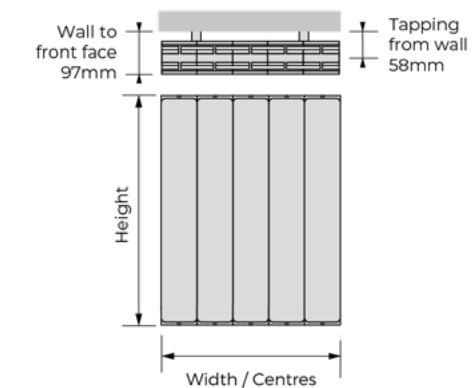

White finish

See page 58 for Colour options