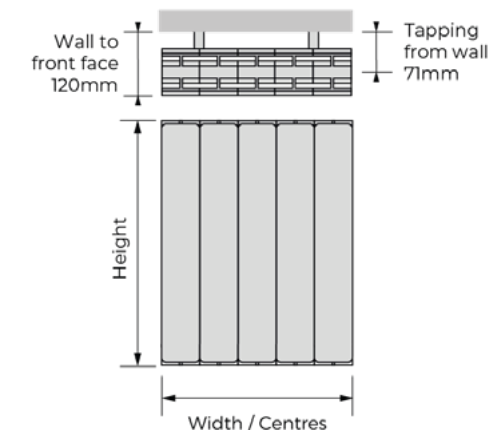

See page 58 for Colour options