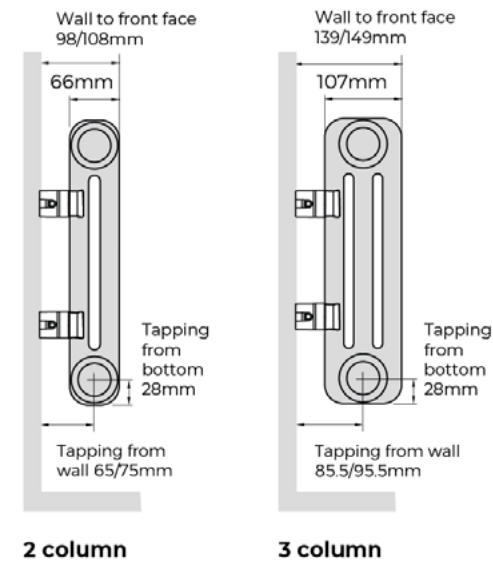

FITZROVIA VERTICAL

White (RAL 9016)

- Made in Italy
- Fully laser welded using latest technology
- Supplied complete with wall brackets
- Manufactured from 25mm diameter, 1.2mm thickness steel tubes
- Slip on feet and towel bar as optional extras
- Lightweight, modern alternative to cast iron radiators

Delivery	2 - 3 days	Operating up to (bar)	10	Warranty (years)	5

Sections	Code	List Price		Height mm	Width/Centres mm	Output ΔT 50°C		Dry Weight kg	Water Content litres
		Ex VAT	Inc VAT			watts	Btu		
2 Column									
6	FWH-2-1800-06	£309.00	£370.80	1800	300	805	2747	15.60	9.48
8	FWH-2-1800-08	£404.00	£484.80	1800	392	1073	3661	20.80	12.64
11	FWH-2-1800-11	£545.00	£654.00	1800	530	1475	5033	28.60	17.38
3 Column									
6	FWH-3-1800-06	£401.00	£481.20	1800	300	1081	3688	23.46	14.10
8	FWH-3-1800-08	£525.00	£630.00	1800	392	1442	4920	31.28	18.80
11	FWH-3-1800-11	£713.00	£855.60	1800	530	1982	6763	43.01	25.85

Code	Description	List Price (per foot)		Recommended feet
		Ex VAT	Inc VAT	
Slip On Feet				
FITZW-02	Fitzrovia White Foot 2 Column	£36.00	£43.20	6-11 sections: 2
FITZW-03	Fitzrovia White Foot 3 Column	£36.00	£43.20	
Towel Bar				
FITZ-TB	Fitzrovia 8 Section Chrome Towel Bar	£67.00	£80.40	

White (RAL 9016) finish