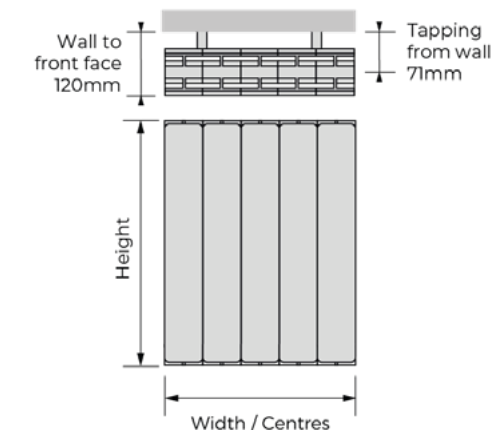

See page 58 for Colour options