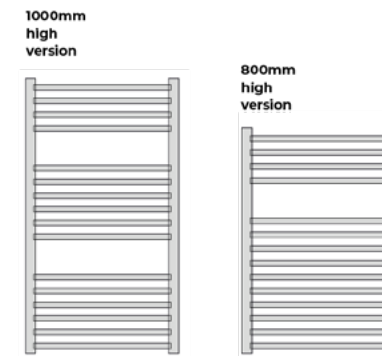

Code	List Price		Height mm	Width mm	Centres mm	Output		Matching Element watts	Weight kg	Water Content litres
	Ex VAT	Inc VAT				watts	Btu			
Electric										
NALCH-E-080-40	£211.00	£253.20	800	400	-	200	-	-	6.62	-
NALCH-E-080-50	£221.00	£265.20	800	500	-	300	-	-	7.69	-
NALCH-E-080-60	£231.00	£277.20	800	600	-	300	-	-	8.76	-
NALCH-E-100-40	£232.00	£278.40	1000	400	-	300	-	-	7.89	-
NALCH-E-100-50	£244.00	£292.80	1000	500	-	300	-	-	9.10	-
NALCH-E-100-60	£251.00	£301.20	1000	600	-	400	-	-	10.32	-
NALCH-E-120-40	£248.00	£297.60	1200	400	-	300	-	-	9.65	-
NALCH-E-120-50	£249.00	£298.80	1200	500	-	400	-	-	11.16	-
NALCH-E-120-60	£279.00	£334.80	1200	600	-	600	-	-	12.68	-
NALCH-E-160-40	£291.00	£349.20	1600	400	-	400	-	-	12.66	-
NALCH-E-160-50	£305.00	£366.00	1600	500	-	600	-	-	14.64	-
NALCH-E-160-60	£318.00	£381.60	1600	600	-	600	-	-	16.61	-

Smart timer thermostatic element