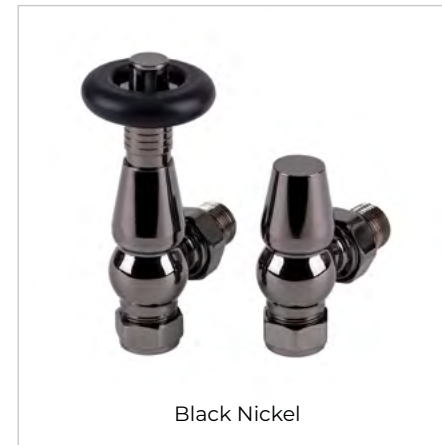

## Temple Angled TRV 15mm

Code	List Price	
	Ex VAT	Inc VAT
VLVTEM-ABNTRV	£108.00	£129.60

Code	List Price	
	Ex VAT	Inc VAT
VLVTEM-APTRV	£108.00	£129.60

Code	List Price	
	Ex VAT	Inc VAT
VLVTEM-ASTRV	£108.00	£129.60