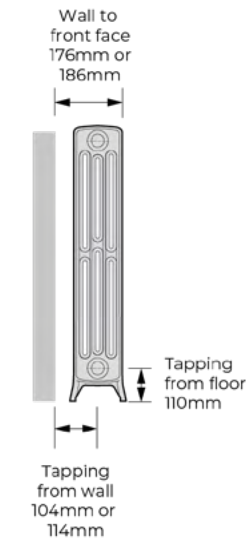

See page 58 for Colour options