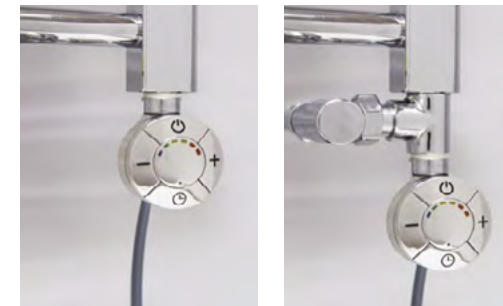

Electric

Dual Fuel