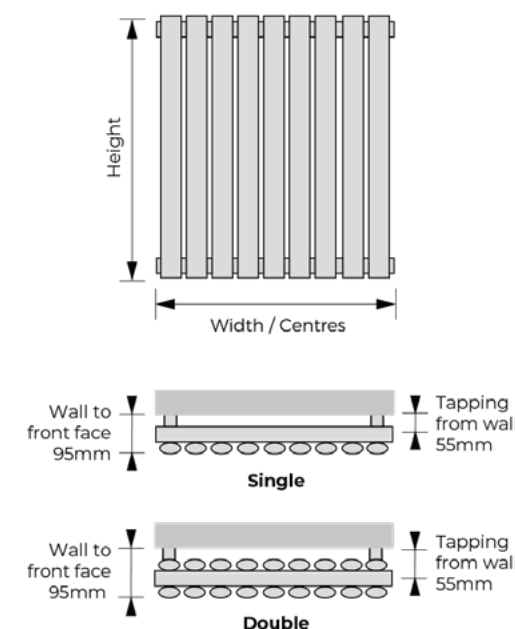

See page 58 for
Colour options