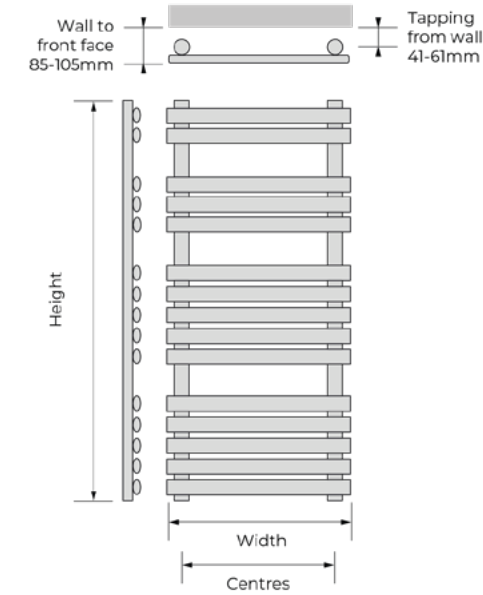

OVAL

Polished Stainless Steel

- 50mm x 25mm oval tubes
- Central Heating, Dual Fuel & Electric versions
- Smart IP44 rated electric element with 12 & 24 hour timer settings

Delivery	2 - 3 days	Operating up to (bar)	6	Warranty (years)	5*

Code	List Price		Height mm	Width mm	Centres mm	Output $\Delta T 50^{\circ}C$		Matching Element watts	Dry Weight kg	Water Content litres
	Ex VAT	Inc VAT				watts	Btu			

Central Heating

PAP-120-H-50	£412.00	£494.40	1200	500	450	805	2747	-	11.50	6.76

Dual Fuel

PAP-120-D-50	£500.00	£600.00	1200	500	406 #	805	2747	600	11.50	6.76

Code	List Price		Height mm	Width mm	Centres mm	Output		Matching Element watts	Weight kg	Water Content litres
	Ex VAT	Inc VAT				watts	Btu			

Electric

PAP-120-E-50	£500.00	£600.00	1200	500	-	600	-	-	18.26	-