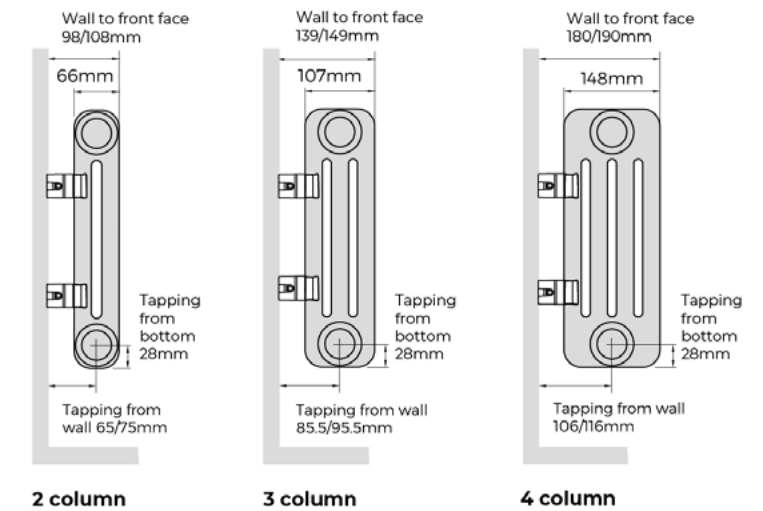

See page 58 for Colour options