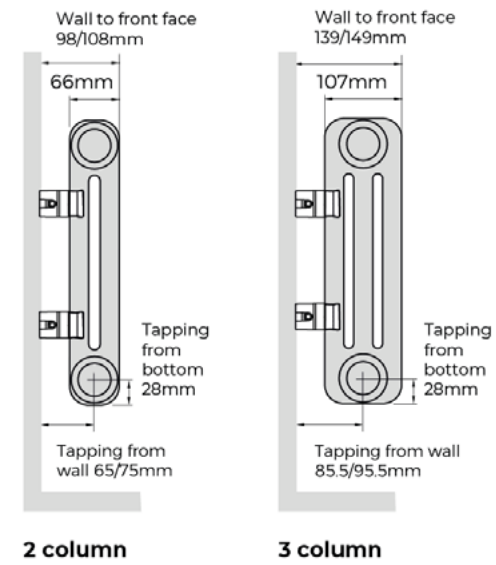

FITZROVIA VERTICAL

Raw

- Made in Italy
- Fully laser welded using latest technology
- Supplied complete with wall brackets
- Manufactured from 25mm diameter, 1.2mm thickness steel tubes
- Slip on feet and towel bar as optional extras
- Lightweight, modern alternative to cast iron radiators

Delivery	2 - 3 days	Operating up to (bar)	10	Warranty (years)	5

Sections	Code	List Price		Height mm	Width/Centres mm	Output ΔT 50°C		Dry Weight kg	Water Content litres
		Ex VAT	Inc VAT			watts	Btu		

2 Column

6	FRA-2-1800-06	£386.00	£463.20	1800	300	805	2747	15.60	9.48
8	FRA-2-1800-08	£505.00	£606.00	1800	392	1073	3661	20.80	12.64
11	FRA-2-1800-11	£681.00	£817.20	1800	530	1475	5033	28.60	17.38

3 Column

6	FRA-3-1800-06	£501.00	£601.20	1800	300	1081	3688	23.46	14.10
8	FRA-3-1800-08	£657.00	£788.40	1800	392	1442	4920	31.28	18.80
11	FRA-3-1800-11	£891.00	£1069.20	1800	530	1982	6763	43.01	25.85

Code	Description	List Price (per foot)		Recommended feet
		Ex VAT	Inc VAT	

Slip On Feet

FITZR-02	Fitzrovia Raw Foot 2 Column	£45.00	£54.00
FITZR-03	Fitzrovia Raw Foot 3 Column	£45.00	£54.00

Towel Bar

FITZ-TB	Fitzrovia 8 Section Chrome Towel Bar	£67.00	£80.40

Note: The Fitzrovia Raw offers a contemporary industrial look. It's finished in a clear lacquer, leaving the manufacturing marks on display to create a unique finish for every radiator.

2 column