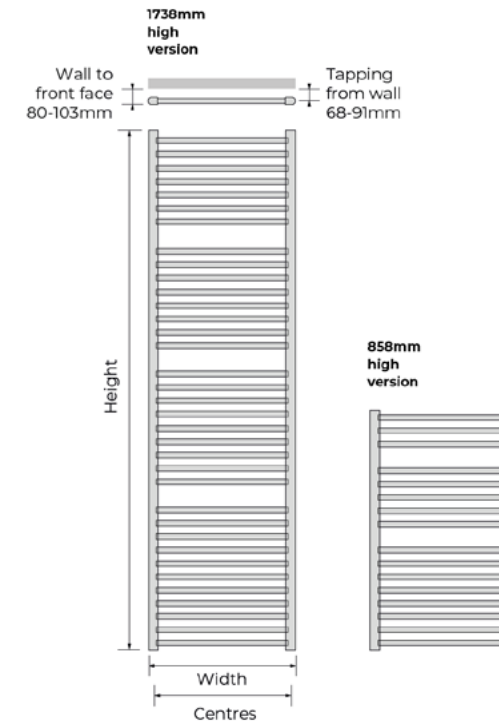

BROMPTON

Graphite

- Made in Italy
- 100% recycled and recyclable aluminium
- No external rusting
- Aleternum® treatment to prevent internal corrosion
- 25mm tubes

Delivery	2 - 3 days	Operating up to (bar)	16	Warranty (years)	12

Code	List Price		Height mm	Width mm	Centres mm	Output ΔT 50°C		Dry Weight kg	Water Content litres
	Ex VAT	Inc VAT				watts	Btu		
Central Heating									
BRGR-0860-50	£347.00	£416.40	858	528	500	399	1361	3.40	2.90
BRGR-0860-60	£347.00	£416.40	858	628	600	457	1559	3.70	3.40
BRGR-1160-50	£393.00	£471.60	1152	528	500	544	1856	4.70	4.10
BRGR-1160-60	£393.00	£471.60	1152	628	600	630	2150	5.10	4.90
BRGR-1740-50	£512.00	£614.40	1738	528	500	850	2900	7.00	6.30
BRGR-1740-60	£512.00	£614.40	1738	628	600	994	3392	7.60	7.50

Graphite finish