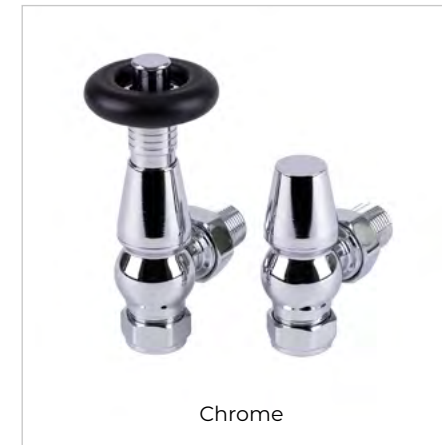

Code	List Price	
	Ex VAT	Inc VAT
VLVTEM-APTRV	£108.00	£129.60