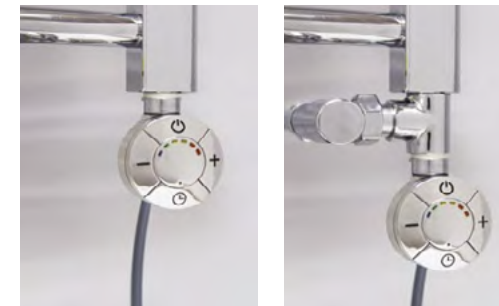

### Smart timer thermostatic element

Electric

Dual Fuel

Polished finish

1200mm high version shown in Polished finish with Chrome Studio angled manual valves