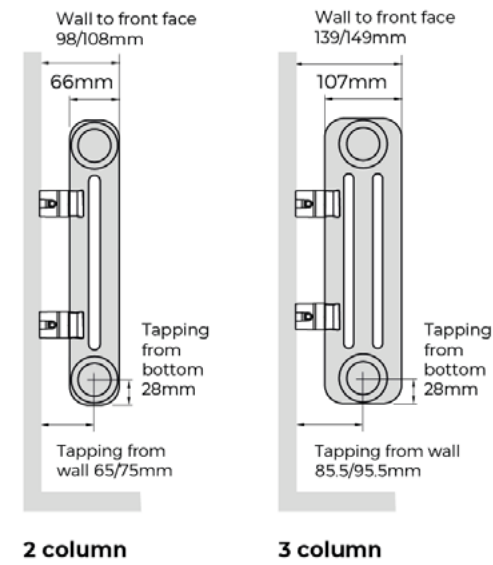

FITZROVIA VERTICAL

Colours

- Made in Italy
- Fully laser welded using latest technology
- Supplied complete with wall brackets
- Manufactured from 25mm diameter, 1.2mm thickness steel tubes
- Slip on feet and towel bar as optional extras
- Lightweight, modern alternative to cast iron radiators

Delivery	7 - 10 days	Operating up to (bar)	10	Warranty (years)	5

Sections	Code	List Price		Height mm	Width/Centres mm	Output ΔT 50°C		Dry Weight kg	Water Content litres
		Ex VAT	Inc VAT			watts	Btu		
2 Column									
6	FCC-2-1800-06	£494.00	£592.80	1800	300	805	2747	15.60	9.48
8	FCC-2-1800-08	£651.00	£781.20	1800	392	1073	3661	20.80	12.64
11	FCC-2-1800-11	£885.00	£1062.00	1800	530	1475	5033	28.60	17.38

3 Column									
6	FCC-3-1800-06	£623.00	£747.60	1800	300	1081	3688	23.46	14.10
8	FCC-3-1800-08	£822.00	£986.40	1800	392	1442	4920	31.28	18.80
11	FCC-3-1800-11	£1121.00	£1345.20	1800	530	1982	6763	43.01	25.85

Code	Description	List Price (per foot)		Recommended feet
		Ex VAT	Inc VAT	
Slip On Feet				
FITZC-02	Fitzrovia Colour Foot 2 Column	£45.00	£54.00	6-11 sections: 2
FITZC-03	Fitzrovia Colour Foot 3 Column	£45.00	£54.00	
Towel Bar				
FITZ-TB	Fitzrovia 8 Section Chrome Towel Bar	£67.00	£80.40	

See page 58 for Colour options

Matt Black finish