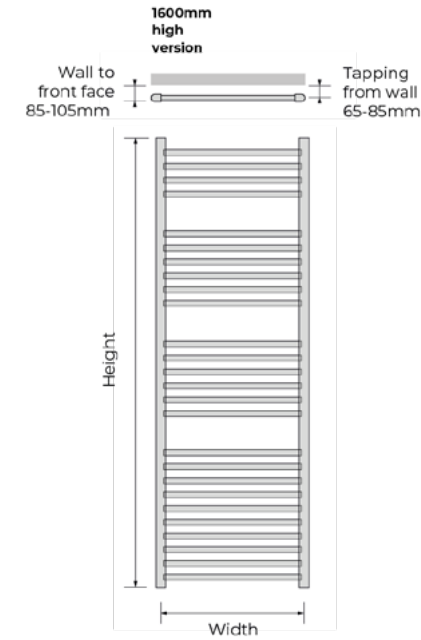

Code	List Price		Height mm	Width mm	Centres mm	Output		Matching Element watts	Weight kg	Water Content litres
	Ex VAT	Inc VAT				watts	Btu			
Electric										
NALCH-E-080-40	£211.00	£253.20	800	400	-	200	-	-	6.62	-
NALCH-E-080-50	£221.00	£265.20	800	500	-	300	-	-	7.69	-
NALCH-E-080-60	£231.00	£277.20	800	600	-	300	-	-	8.76	-
NALCH-E-100-40	£232.00	£278.40	1000	400	-	300	-	-	7.89	-
NALCH-E-100-50	£244.00	£292.80	1000	500	-	300	-	-	9.10	-
NALCH-E-100-60	£251.00	£301.20	1000	600	-	400	-	-	10.32	-
NALCH-E-120-40	£248.00	£297.60	1200	400	-	300	-	-	9.65	-
NALCH-E-120-50	£249.00	£298.80	1200	500	-	400	-	-	11.16	-
NALCH-E-120-60	£279.00	£334.80	1200	600	-	600	-	-	12.68	-
NALCH-E-160-40	£291.00	£349.20	1600	400	-	400	-	-	12.66	-
NALCH-E-160-50	£305.00	£366.00	1600	500	-	600	-	-	14.64	-
NALCH-E-160-60	£318.00	£381.60	1600	600	-	600	-	-	16.61	-

Smart timer thermostatic element