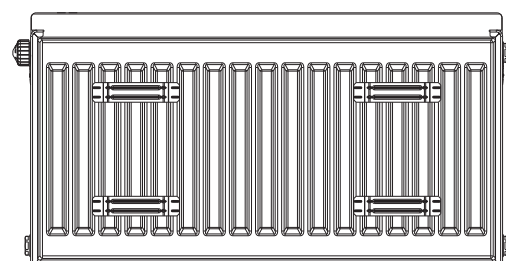

Pipe centres left to right = Width plus valves
Pipe centres from wall = 73mm / 93mm
Depth from wall = 125mm / 145mm

73 / 93
125 / 145

*based on max setting output of 624mm x 1200mm FARADAY Eco.

© FARADAY is a registered trademark of IRSAP UK Limited.