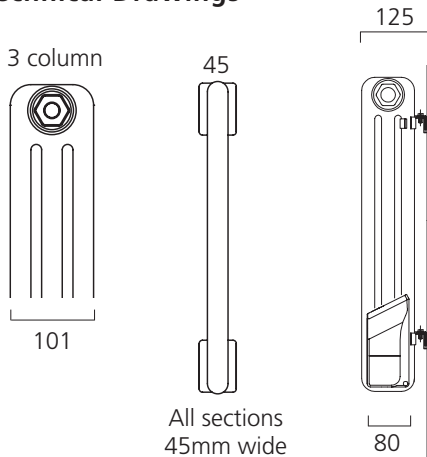

Technical Drawings

Cornel Electric radiators must be hung a minimum of 150mm off the floor.

- IP24
- 8 operating modes: weekly program, 3 integrated pre-set timed programs, pilot-wire facility, comfort, night and antifreeze
- Open Window Function
- 2-Year Guarantee on the element