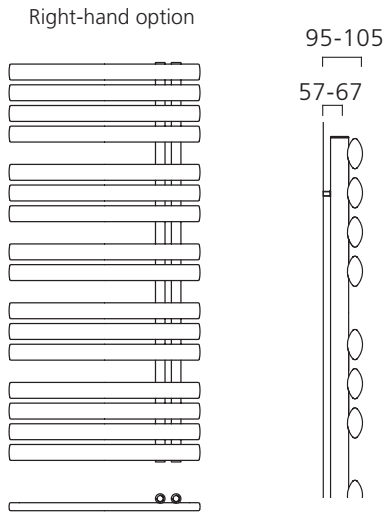

Pipe Centres and Technical Drawings

The Tallis Side Rail can be hung left or right-handed.

Pipe centres left to right = 50mm
Pipe centres from wall = 57mm-67mm
Depth from wall = 95mm-105mm