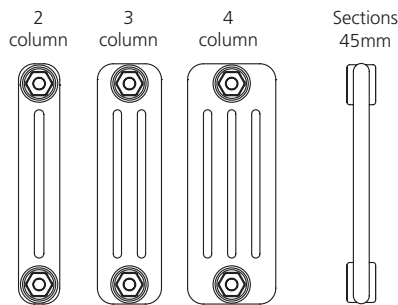

CORNEL

Steel Multi Column

PIPE CENTRES

Pipe centres left to right

= width of radiator plus valves

Pipe centres from wall

= 2 column = 64mm - 74mm

(Based on adjustable wall ties)

= 3 column = 82mm - 92mm

= 4 column = 102mm - 112mm

BORE CENTRES

Bore centres = height less 65mm

Bore centres from base = 32.5mm

CORNEL 4 column 1800mm x 431mm in special finish Matt White with optional slip on welded feet & White KINGSTON TRVs & matching pipe covers & shrouds.