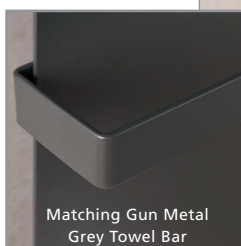

◆ 990mm x 390mm in White RAL 9016 with a Brushed towel bar & DRAKE Valves.

Sizes and Prices

Please add 10% to the RAL colour price to work out your special finish price.

Dimensions (mm)		Towel Bars	Output Δt 50°C		Product Code	White Ex VAT	White Inc VAT	RAL Colour Ex VAT	RAL Colour Inc VAT	White +Valves Ex VAT	White +Valves Inc VAT	RAL Colour +Valves Ex VAT	RAL Colour +Valves Inc VAT
Height	Width		Watts	Btu's									
Towel Bar will be painted to match the same colour as the radiator (note: widths listed in this table include towel bars)													
790	390	1	279	952	HOLT793901M	£251.00	£301.20	£326.00	£391.20	£280.00	£336.00	£355.00	£426.00
990		1	349	1191	HOLT993901M	£274.00	£328.80	£356.00	£427.20	£303.00	£363.60	£385.00	£462.00
1190		1	420	1433	HOLT113901M	£304.00	£364.80	£395.00	£474.00	£333.00	£399.60	£424.00	£508.80
1590		2	642	2191	HOLT153902M	£426.00	£511.20	£554.00	£664.80	£455.00	£546.00	£583.00	£699.60
Supplied with a Brushed towel bar (note: widths listed in this table include towel bars)													
790	390	1	279	952	HOLT793901B	£251.00	£301.20	£326.00	£391.20	£280.00	£336.00	£355.00	£426.00
990		1	349	1191	HOLT993901B ◆	£274.00	£328.80	£356.00	£427.20	£303.00	£363.60	£385.00	£462.00
1190		1	420	1433	HOLT113901B	£304.00	£364.80	£395.00	£474.00	£333.00	£399.60	£424.00	£508.80
1590		2	642	2191	HOLT153902B	£426.00	£511.20	£554.00	£664.80	£455.00	£546.00	£583.00	£699.60

*+Valves Prices include angled Chrome DRAKE Valves (shown on page 97), please specify at time of order if you require straight valves.