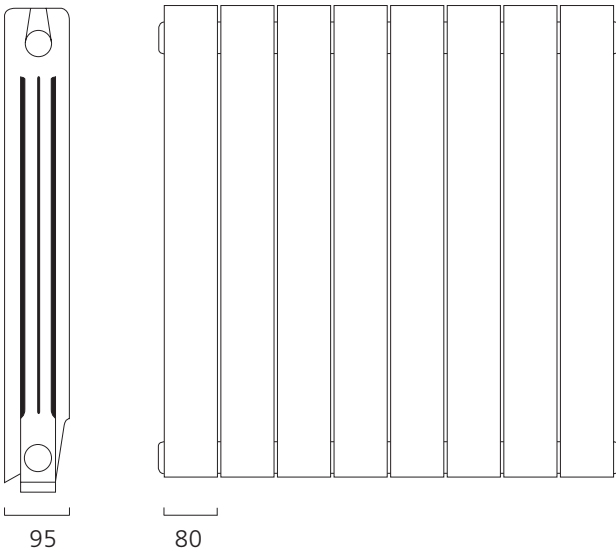

Pipe Centres and Technical Drawings

Side Profile   Front Profile

Pipe centres left to right = Width of radiator plus valves
Pipe centres from wall = 70mm
Depth from wall = 120mm