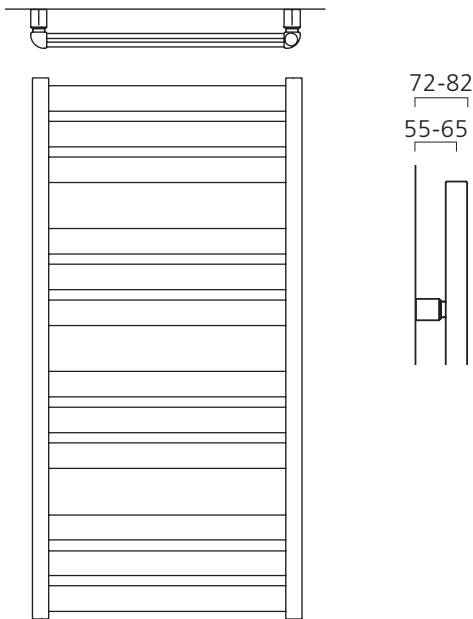

TALLIS

Ladder Rail

- Italian design & manufacture
- +Valves prices include Chrome DRAKE valves*
- 50mm x 25mm oval tube steel towel rail
- White RAL 9016 as standard delivered in 48-72 hours
- Optional next-day delivery available (pg.2)
- 23 RAL colours, 10 special finishes, up to 8 working days (pg.12-13)

Pipe Centres and Technical Drawings