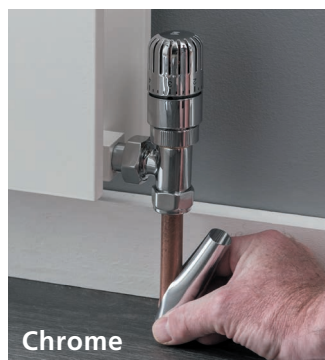

RADSNAPS Plastic pipe covers; cut to size and clip on.

Description	Product Code	Price Ex VAT	Price Inc VAT
3 x 1 Metre White	RADSNAPWH	£16.00	£19.20

Description	Product Code	Price Ex VAT	Price Inc VAT
3 x 1 Metre Chrome	RADSNAPCH	£19.00	£22.80