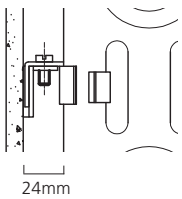

Universal Wall Brackets (Supplied as standard)