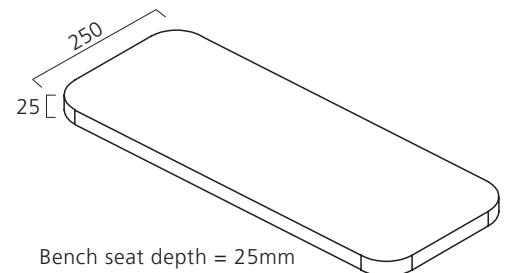

Bench seat depth = 25mm