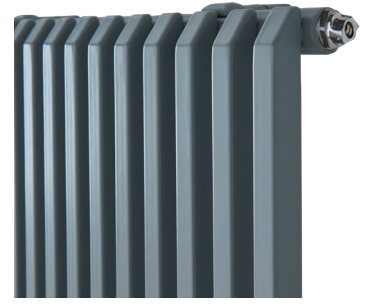

LARKIN

- Italian design & manufacture, horizontal or vertical configurations
- Steel radiator with 20mm x 25mm tubes & 30mm collectors
- Standard white RAL 9016 delivered in 48-72 hours
- 23 RAL colours, 10 special finishes, up to 8 working days (pg.12-13)