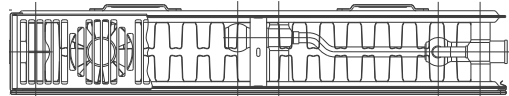

Bottom View