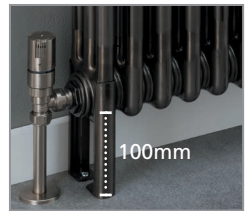

Optional slip on feet kits

(2 feet per radiator up to 18 sections, 22 & 26 sections require 4 feet).

Description	Kit Quantity	Product Code	Lacquer Ex VAT	Lacquer Inc VAT
2, 3, & 4 Column	2	CORNSOF2L	£106.00	£127.20
	4	CORNSOF4L	£212.00	£254.40