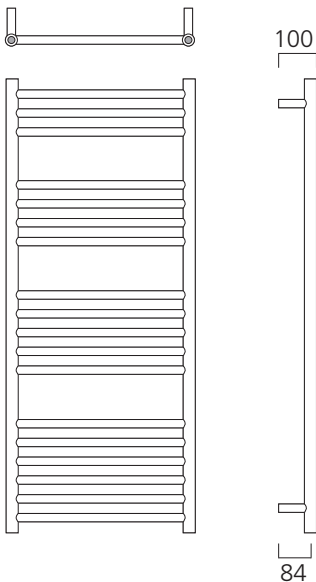

Pipe Centres and Technical Drawings

Straight Ladder Rail