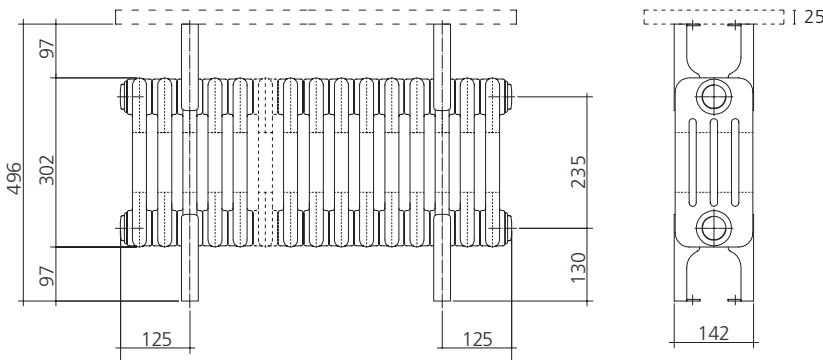

Widths include measurement for bushes. Please note due to manufacturing tolerances widths shown may vary by +/- 2mm.

*+Valves Prices include a choice of either Chrome or White, angled KINGSTON TRVs, (if you require straight valves please specify).

Please note:
All radiators will be supplied with the correct number of feet.

Pipe centres = width of radiator + valves

Bench Seat Sizes & Prices

Bench seats are made from fir wood.

Seat Length (mm)	Recommended for use with (mm)	Product Code	Price Ex VAT	Price Inc VAT
650	476 wide	BENCHSEAT650	£257.00	£308.40
815	566, 611, and 656 wide	BENCHSEAT815	£313.00	£375.60
1015	701 wide	BENCHSEAT1015	£347.00	£416.40
1350	881, 926, 1016, and 1061 wide	BENCHSEAT1350	£364.00	£436.80
1650	1151 wide	BENCHSEAT1650	£394.00	£472.80
1950	1511 and 1601 wide	BENCHSEAT1950	£415.00	£498.00
2150	1781 and 1871 wide	BENCHSEAT2150	£454.00	£544.80
2650	2231 wide	BENCHSEAT2650	£559.00	£670.80