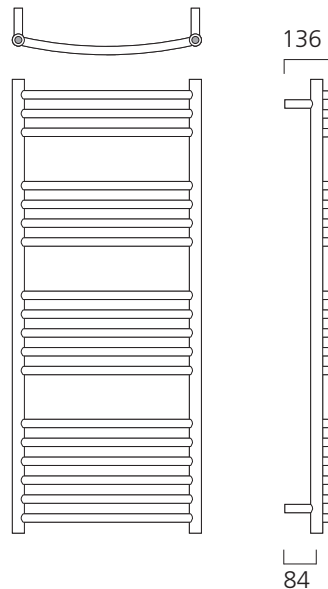

Curved Ladder Rail