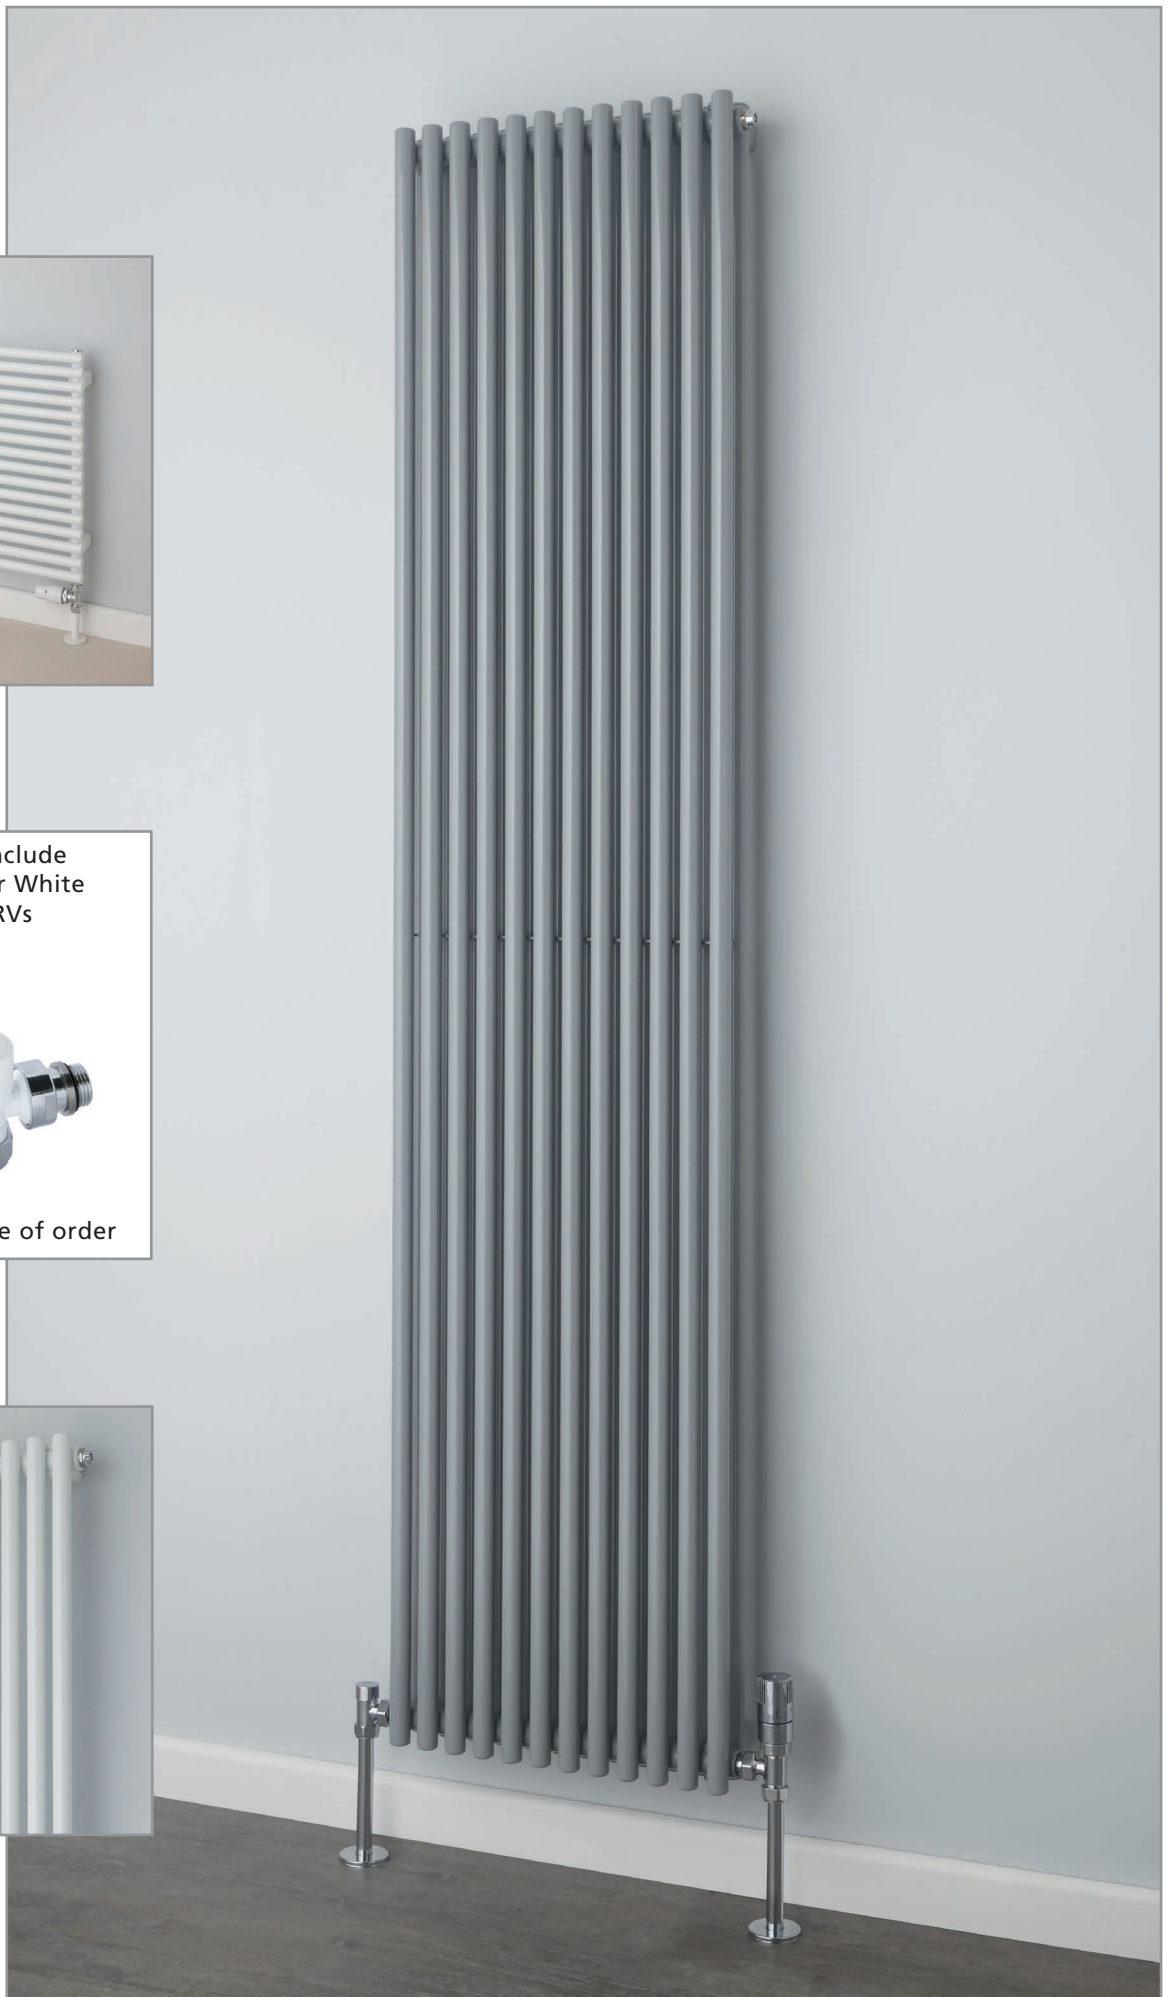

◆ CHAUCER Double Vertical in RAL 7042 Traffic Grey A, 1820mm x 402mm with Chrome KINGSTON TRVs.