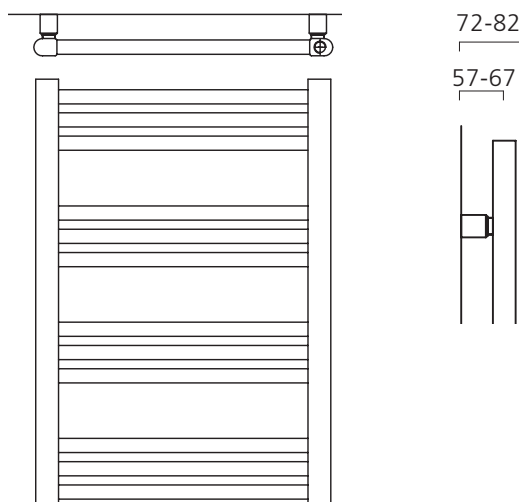

Pipe Centres and Technical Drawings

Pipe centres left to right = Width less 44mm
Pipe centres from wall = 57mm - 67mm
Depth from wall = 72mm - 82mm

Please note: Due to printing processes & manufacturing tolerances the colour of finished radiators may vary from the colours represented in this brochure.