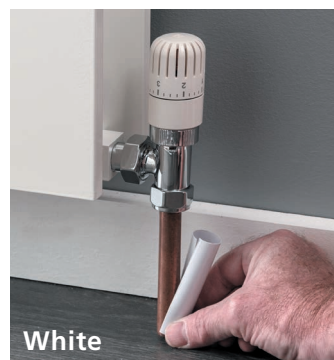

RADSNAPS Plastic pipe covers; cut to size and clip on.

Description	Product Code	Price Ex VAT	Price Inc VAT
3 x 1 Metre White	RADSNAPWH	£16.00	£19.20

Description	Product Code	Price Ex VAT	Price Inc VAT
3 x 1 Metre Chrome	RADSNAPCH	£19.00	£22.80