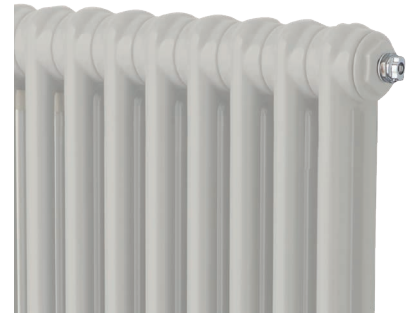

## Sizes and Prices

Please add 10% to the RAL colour price to work out your special finish price.

Dimensions (mm)			Sections	Output Δt 50°C		Product Code	White Ex VAT	White Inc VAT	RAL Colour Ex VAT	RAL Colour Inc VAT	White +Valves Ex VAT	White +Valves Inc VAT	RAL Colour +Valves Ex VAT	RAL Colour +Valves Inc VAT
Height	Width	Depth		Watts	Btu's									
<b>Horizontal</b>														
500	611	65	13	468	1597	CORN2C506013H	£271.00	£325.20	£381.00	£457.20	£339.00	£406.80	£449.00	£538.80
	836	65	18	648	2211	CORN2C508318H	£360.00	£432.00	£512.00	£614.40	£428.00	£513.60	£580.00	£696.00
	1016	65	22	792	2702	CORN2C501022H	£428.00	£513.60	£623.00	£747.60	£496.00	£595.20	£691.00	£829.20
	1196	65	26	936	3194	CORN2C501126H	£495.00	£594.00	£727.00	£872.40	£563.00	£675.60	£795.00	£954.00
	1376	65	30	1080	3685	CORN2C501330H	£586.00	£703.20	£884.00	£1,060.80	£654.00	£784.80	£952.00	£1,142.40
600	386	65	8	344	1174	CORN2C603808H	£174.00	£208.80	£251.00	£301.20	£242.00	£290.40	£319.00	£382.80
	521	65	11	473	1614	CORN2C605211H	£239.00	£286.80	£345.00	£414.00	£307.00	£368.40	£413.00	£495.60
	611	65	13	559	1907	CORN2C606013H	£282.00	£338.40	£384.00	£460.80	£350.00	£420.00	£452.00	£542.40
	701	65	15	645	2201	CORN2C607015H	£325.00	£390.00	£470.00	£564.00	£393.00	£471.60	£538.00	£645.60
	836	65	18	774	2641	CORN2C608318H	£372.00	£446.40	£511.00	£613.20	£440.00	£528.00	£579.00	£694.80
	926	65	20	860	2934	CORN2C609220H	£434.00	£520.80	£627.00	£752.40	£502.00	£602.40	£695.00	£834.00
	971	65	21	903	3081	CORN2C609721H	£456.00	£547.20	£658.00	£789.60	£524.00	£628.80	£726.00	£871.20
	1016	65	22	946	3228	CORN2C601022H	£444.00	£532.80	£659.00	£790.80	£512.00	£614.40	£727.00	£872.40
	1106	65	24	1032	3521	CORN2C601124H	£521.00	£625.20	£752.00	£902.40	£589.00	£706.80	£820.00	£984.00
	1196	65	26	1118	3815	CORN2C601126H	£522.00	£626.40	£743.00	£891.60	£590.00	£708.00	£811.00	£973.20
	1376	65	30	1290	4401	CORN2C601330H	£613.00	£735.60	£940.00	£1,128.00	£681.00	£817.20	£1,008.00	£1,209.60
	1601	65	35	1505	5135	CORN2C601635H	£715.00	£858.00	£1,097.00	£1,316.40	£783.00	£939.60	£1,165.00	£1,398.00
750	521	65	11	572	1952	CORN2C755111H	£243.00	£291.60	£380.00	£456.00	£311.00	£373.20	£448.00	£537.60
	611	65	13	676	2307	CORN2C756013H	£299.00	£358.80	£449.00	£538.80	£367.00	£440.40	£517.00	£620.40
	836	65	18	936	3194	CORN2C758318H	£393.00	£471.60	£595.00	£714.00	£461.00	£553.20	£663.00	£795.60
<b>Vertical</b>														
1800	341	65	7	868	2962	CORN2C183307V	£297.00	£356.40	£427.00	£512.40	£365.00	£438.00	£495.00	£594.00
	431	65	9	1116	3808	CORN2C184209V	£376.00	£451.20	£543.00	£651.60	£444.00	£532.80	£611.00	£733.20
	521	65	11	1364	4654	CORN2C185111V	£455.00	£546.00	£653.00	£783.60	£523.00	£627.60	£721.00	£865.20
	611	65	13	1612	5500	CORN2C186013V	£536.00	£643.20	£763.00	£915.60	£604.00	£724.80	£831.00	£997.20