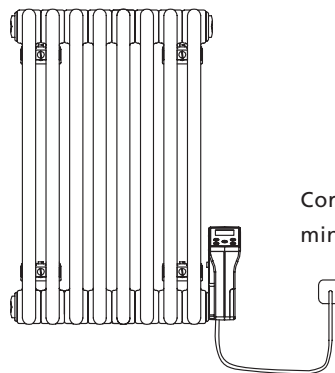

Technical Drawings

Cornel Electric radiators must be hung a minimum of 150mm off the floor.

- IP24
- 8 operating modes: weekly program, 3 integrated pre-set timed programs, pilot-wire facility, comfort, night and antifreeze
- Open Window Function
- 2-Year Guarantee on the element