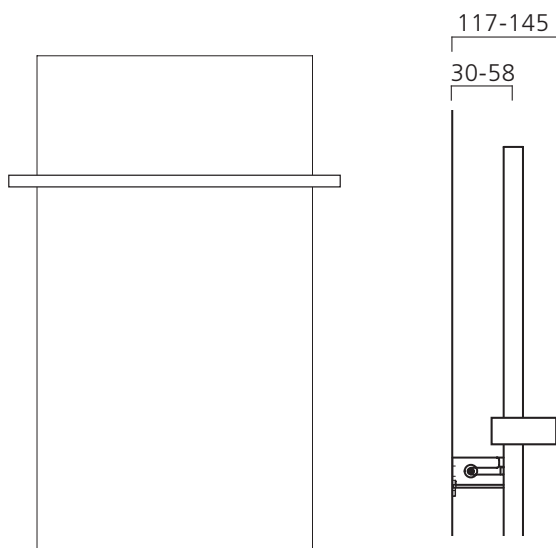

Pipe centres left to right	= 50mm
Pipe centres from wall	= 30mm - 58mm
Depth from wall	= 117mm - 145mm

Note: all widths listed in the pricing table above include the towel bars