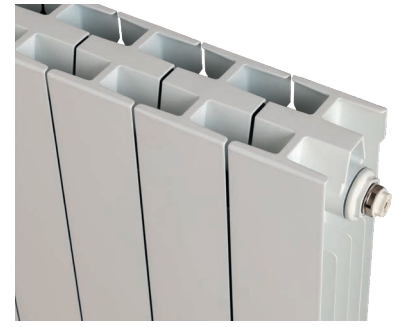

SAXON Horizontal

- Italian design & manufacture, aluminium radiator
- Combines low water content with high thermal efficiency
- Standard white RAL 9010 delivered in 48-72 hours
- 23 RAL colours, 10 special finishes, up to 8 working days (pg.12-13)

Sizes and Prices

Please add 10% to the RAL colour price to work out your special finish price.

Dimensions (mm)			Sections	Output Δt 50°C		Product Code	White Ex VAT	White Inc VAT	RAL Colour Ex VAT	RAL Colour Inc VAT	White +Valves Ex VAT	White +Valves Inc VAT	RAL Colour +Valves Ex VAT	RAL Colour +Valves Inc VAT
Height	Width	Depth		Watts	Btu's									
440	420	95	5	470	1604	SAXO444205H	£184.00	£220.80	£274.00	£328.80	£252.00	£302.40	£342.00	£410.40
	660	95	8	752	2566	SAXO446608H	£250.00	£300.00	£397.00	£476.40	£318.00	£381.60	£465.00	£558.00
	820	95	10	940	3207	SAXO448210H	£312.00	£374.40	£497.00	£596.40	£380.00	£456.00	£565.00	£678.00
	980	95	12	1128	3849	SAXO449812H	£372.00	£446.40	£594.00	£712.80	£440.00	£528.00	£662.00	£794.40
	1140	95	14	1316	4490	SAXO441114H	£460.00	£552.00	£694.00	£832.80	£528.00	£633.60	£762.00	£914.40
590	420	95	5	615	2098	SAXO594205H	£188.00	£225.60	£282.00	£338.40	£256.00	£307.20	£350.00	£420.00
	660	95	8	984	3357	SAXO596608H	£251.00	£301.20	£405.00	£486.00	£319.00	£382.80	£473.00	£567.60
	820	95	10	1230	4197	SAXO598210H	£315.00	£378.00	£504.00	£604.80	£383.00	£459.60	£572.00	£686.40
	980	95	12	1476	5036	SAXO599812H	£374.00	£448.80	£608.00	£729.60	£442.00	£530.40	£676.00	£811.20
	1140	95	14	1722	5875	SAXO591114H	£471.00	£565.20	£710.00	£852.00	£539.00	£646.80	£778.00	£933.60
690	420	95	5	710	2423	SAXO694205H	£197.00	£236.40	£287.00	£344.40	£265.00	£318.00	£355.00	£426.00
	660	95	8	1136	3876	SAXO696608H	£263.00	£315.60	£419.00	£502.80	£331.00	£397.20	£487.00	£584.40
	820	95	10	1420	4845	SAXO698210H	£331.00	£397.20	£525.00	£630.00	£399.00	£478.80	£593.00	£711.60
	980	95	12	1704	5814	SAXO699812H	£398.00	£477.60	£629.00	£754.80	£466.00	£559.20	£697.00	£836.40
	1140	95	14	1988	6783	SAXO691114H	£493.00	£591.60	£732.00	£878.40	£561.00	£673.20	£800.00	£960.00

Please note widths include measurement for bushes.

*+Valves Prices include a choice of either Chrome or White, angled KINGSTON TRVs, (if you require straight valves please specify).