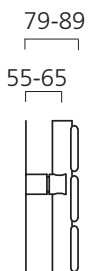

BEAUFORT Horizontal

- Italian design & manufacture, steel horizontal radiator
- 70mm flat tubes available in 3 heights & 2 widths in single & double
- Standard white RAL 9016 delivered in 48-72 hours
- 23 RAL colours, 10 special finishes, up to 8 working days (pg.12-13)

Sizes and Prices

Please add 10% to the RAL colour price to work out your special finish price.