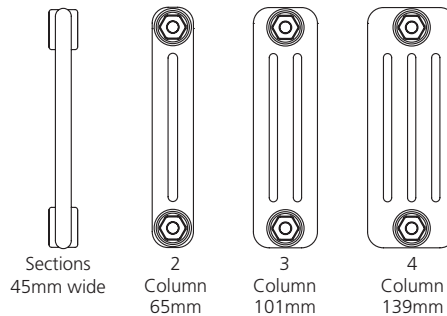

Widths include measurement for bushes. Please note due to manufacturing tolerances widths shown may vary by +/- 2mm.

**\*+Valves Prices include angled Nickel KINGSTON TRVs, (if you require straight valves please specify).**

Pipe centres left to right = width of radiator plus valves

Pipe centres from wall = 2 column = 64mm - 74mm  
 (Based on adjustable wall ties) = 3 column = 82mm - 92mm  
 = 4 column = 102mm - 112mm

If you would like an alternative size in our Textured Anthracite finish we have a wider selection available with a delivery time of 8 working days; please see pages 4-9 for more information.