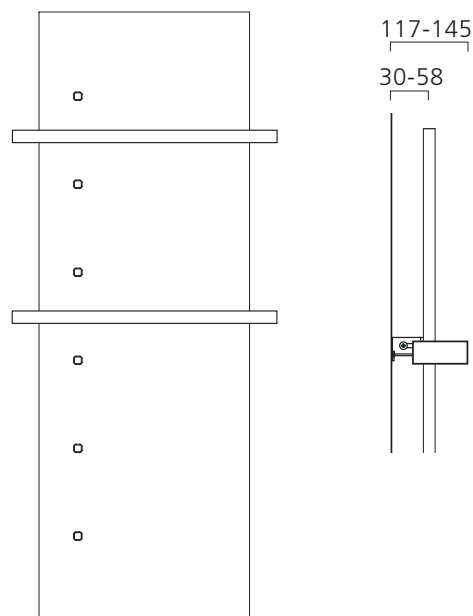

DALE Towel Rail

New

- Slimline steel towel rail with decorative holes
- Painted or brushed stainless steel towel bar options
- Extra accessories available to purchase (pg. 84)
- Towel bars & accessories can be positioned at any height
- +Valves prices include Chrome DRAKE valves*
- White RAL 9016 delivered as standard in 48-72 hours
- 23 RAL colours, 10 special finishes, up to 8 working days (pg.12-13)

Pipe Centres and Technical Drawings

Pipe centres left to right	= 50mm
Pipe centres from wall	= 30mm - 58mm
Depth from wall	= 117mm - 145mm