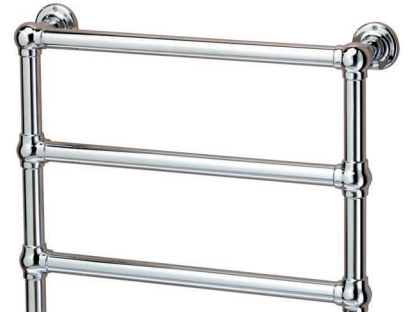

# CLEVES

- Classic steel towel rail in chrome
- Floor or wall mounted options, delivered in 48-72 hours
- Optional next-day delivery available (pg.2)
- Dual fuel available, please specify at time of order