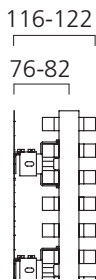

Pipe Centres and Technical Drawings

Single Horizontal

Double Horizontal