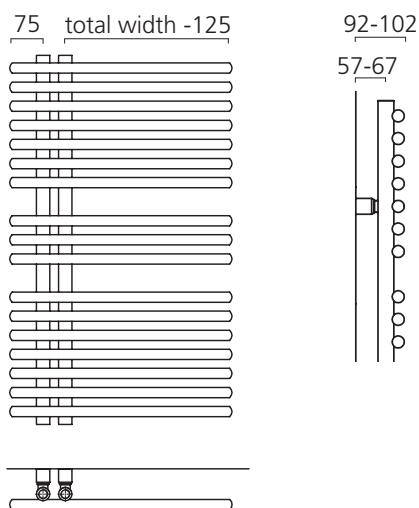

### Pipe Centres and Technical Drawings

The Chaucer Side Rail can be hung left or right-handed.

Pipe centres left to right = 50mm  
 Pipe centres from wall = 57mm-67mm  
 Depth from wall = 92mm-102mm

◆ 1348mm x 500mm in White RAL 9016 with DRAKE Valves & matching pipe covers & shrouds.