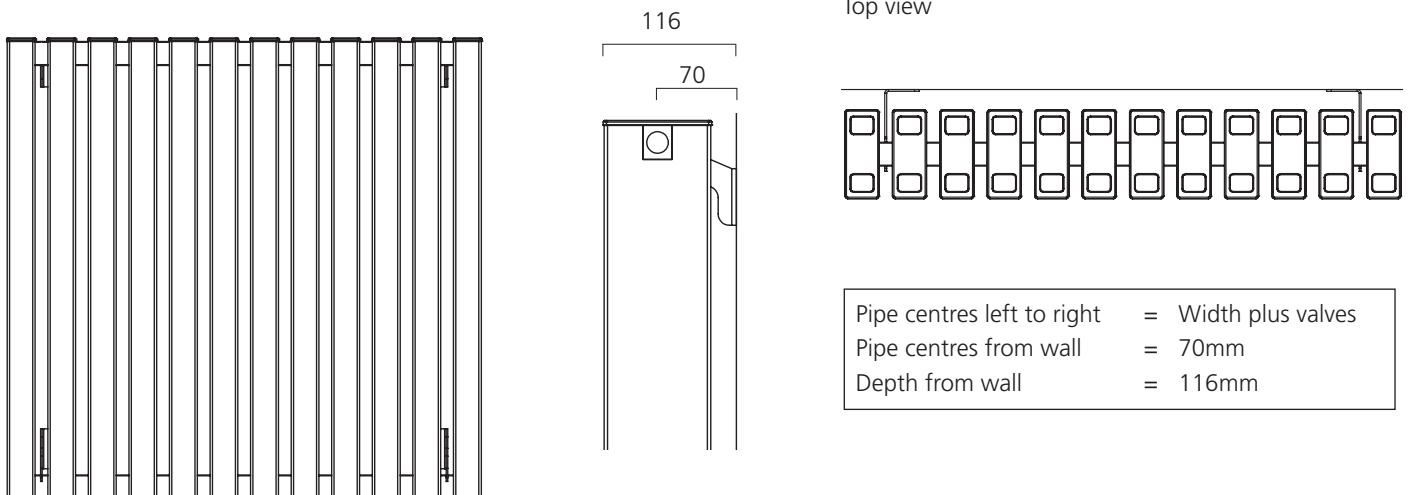

Pipe Centres and Technical Drawings

Please note due to manufacturing tolerances widths shown may vary by +/- 2mm.