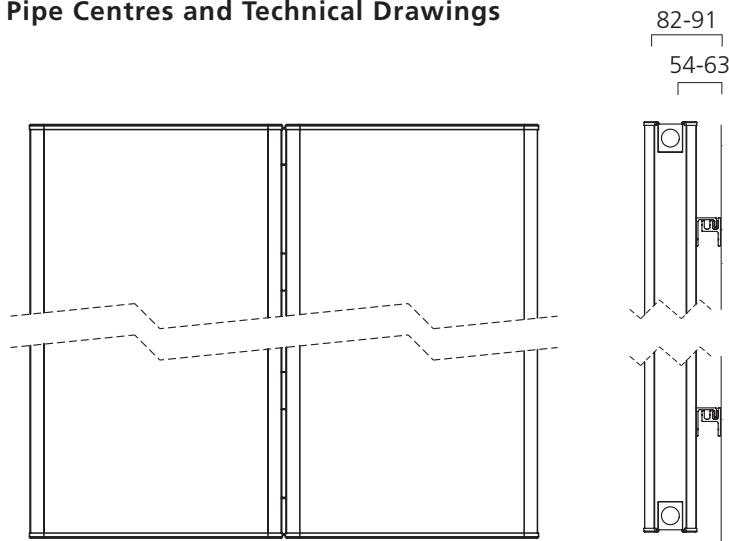

Pipe Centres and Technical Drawings