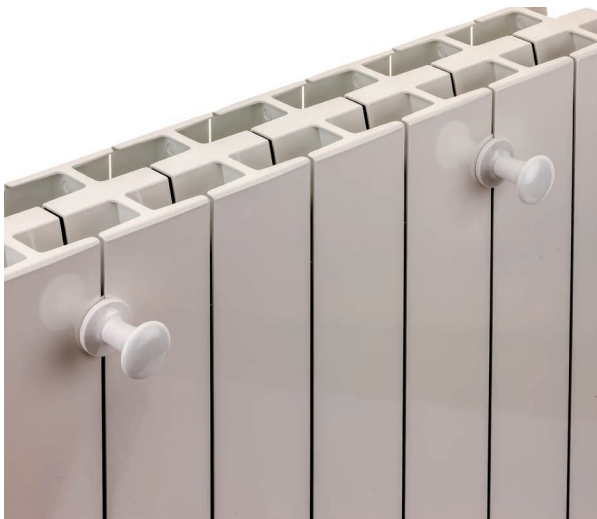

SAXON HANGING PEGS

Description	Product Code	Price Ex VAT	Price Inc VAT
White Hanging Peg (each)	SAXHHPW	£25.00	£30.00
Chrome Hanging Peg (each)	SAXHHP C	£30.00	£36.00