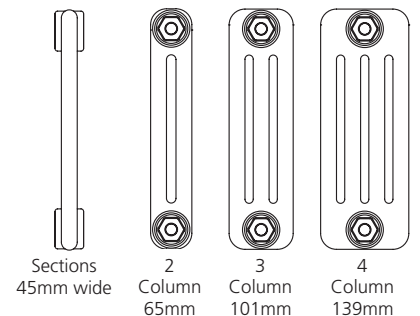

Optional slip on feet kits

(2 feet per radiator up to 18 sections, 22 & 26 sections require 4 feet).

Description	Kit Quantity	Product Code	Textured Anthracite Ex VAT	Textured Anthracite Inc VAT
2, 3, & 4 Column	2	CORNSOF2TA	£100.00	£120.00
	4	CORNSOF4TA	£200.00	£240.00

Pipe centres left to right = width of radiator plus valves

Pipe centres from wall = 2 column = 64mm - 74mm
(Based on adjustable wall ties) = 3 column = 82mm - 92mm
= 4 column = 102mm - 112mm