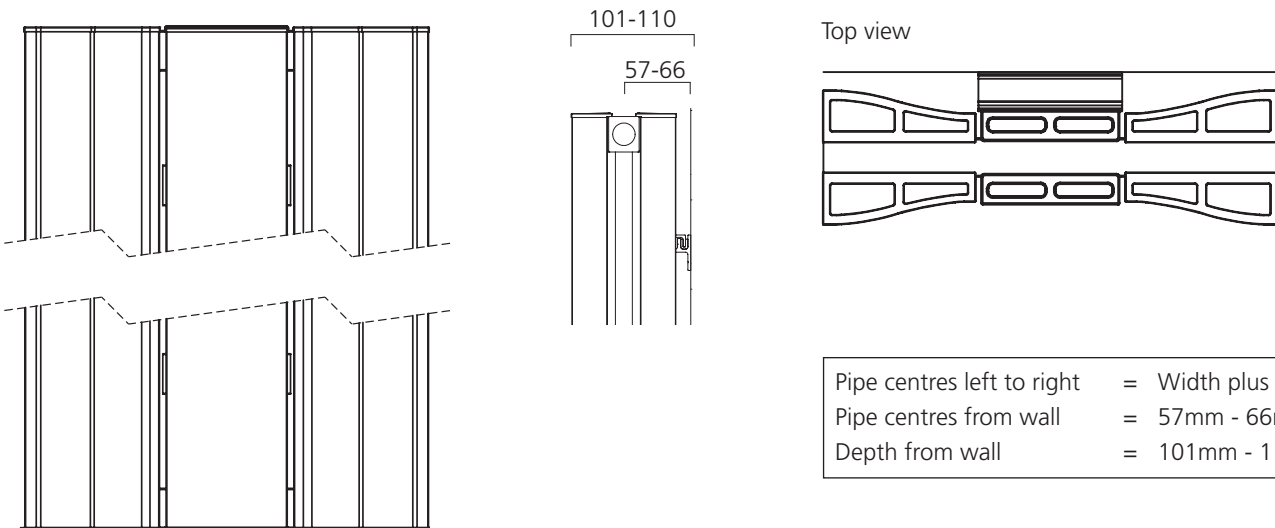

Pipe Centres and Technical Drawings

Pipe centres left to right	=	Width plus valves
Pipe centres from wall	=	57mm - 66mm
Depth from wall	=	101mm - 110mm

Please note due to manufacturing tolerances widths shown may vary by +/- 2mm.