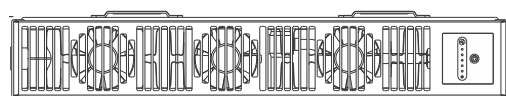

Sizes and Prices

Flow in	Dimensions (mm)			Product Code	White Ex VAT	White Inc VAT	White +Valves Ex VAT	White +Valves Inc VAT
	Height	Width	Depth					
Right	624	600	102	FARER626022	£559.00	£670.80	£627.00	£752.40
		800	102	FARER628022	£655.00	£786.00	£723.00	£867.60
		1000	102	FARER621022 ♦	£751.00	£901.20	£819.00	£982.80
		1200	102	FARER621222	£847.00	£1,016.40	£915.00	£1,098.00
Left	624	600	102	FAREL626022	£559.00	£670.80	£627.00	£752.40
		800	102	FAREL628022	£655.00	£786.00	£723.00	£867.60
		1000	102	FAREL621022	£751.00	£901.20	£819.00	£982.80
		1200	102	FAREL621222	£847.00	£1,016.40	£915.00	£1,098.00

Provided with:

1 x transformer plug with 1.2m wire

Input: 100–240VAC 0.3A 50/60Hz

Output: 12VDC, 2A

+Valves Prices include White, angled KINGSTON TRVs, (if you require straight valves please specify).

KINGSTON TRVs can be viewed on page 94.

Top View