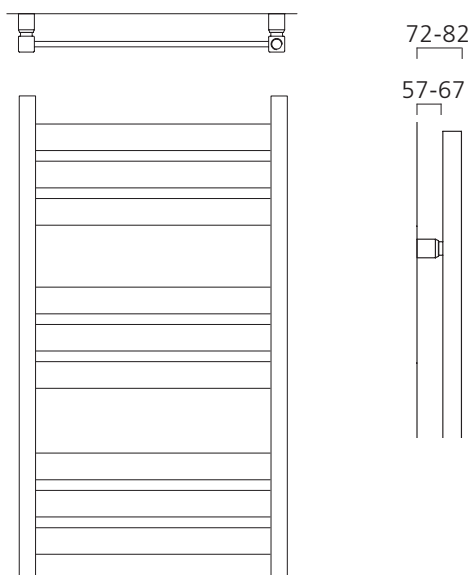

ASHBY

Ladder Rail

- Italian design & manufacture
- Steel ladder rail with 50mm x 10mm cross tubes
- +Valves prices include Chrome DRAKE valves*
- Standard white RAL 9016 delivered in 48-72 hours
- Optional next-day delivery available (pg.2)
- 23 RAL colours, 10 special finishes, up to 8 working days (pg.12-13)

Pipe Centres and Technical Drawings

Pipe centres left to right = Width less 30mm
Pipe centres from wall = 57mm - 67mm
Depth from wall = 72mm - 82mm