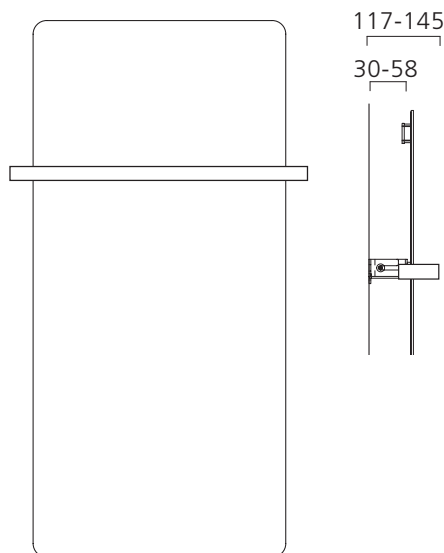

HOLT

Towel Rail

New

- Slimline steel towel rail with soft curved edges
- Painted or brushed stainless steel towel bar options
- Towel bars are positioned in set locations
- Optional towel hook available (pg. 84)
- +Valves prices include Chrome DRAKE valves*
- Standard white RAL 9016 delivered in 48-72 hours
- 23 RAL colours, 10 special finishes, up to 8 working days (pg.12-13)

Pipe Centres and Technical Drawings

Pipe centres left to right = 50mm
Pipe centres from wall = 30mm - 58mm
Depth from wall = 117mm - 145mm